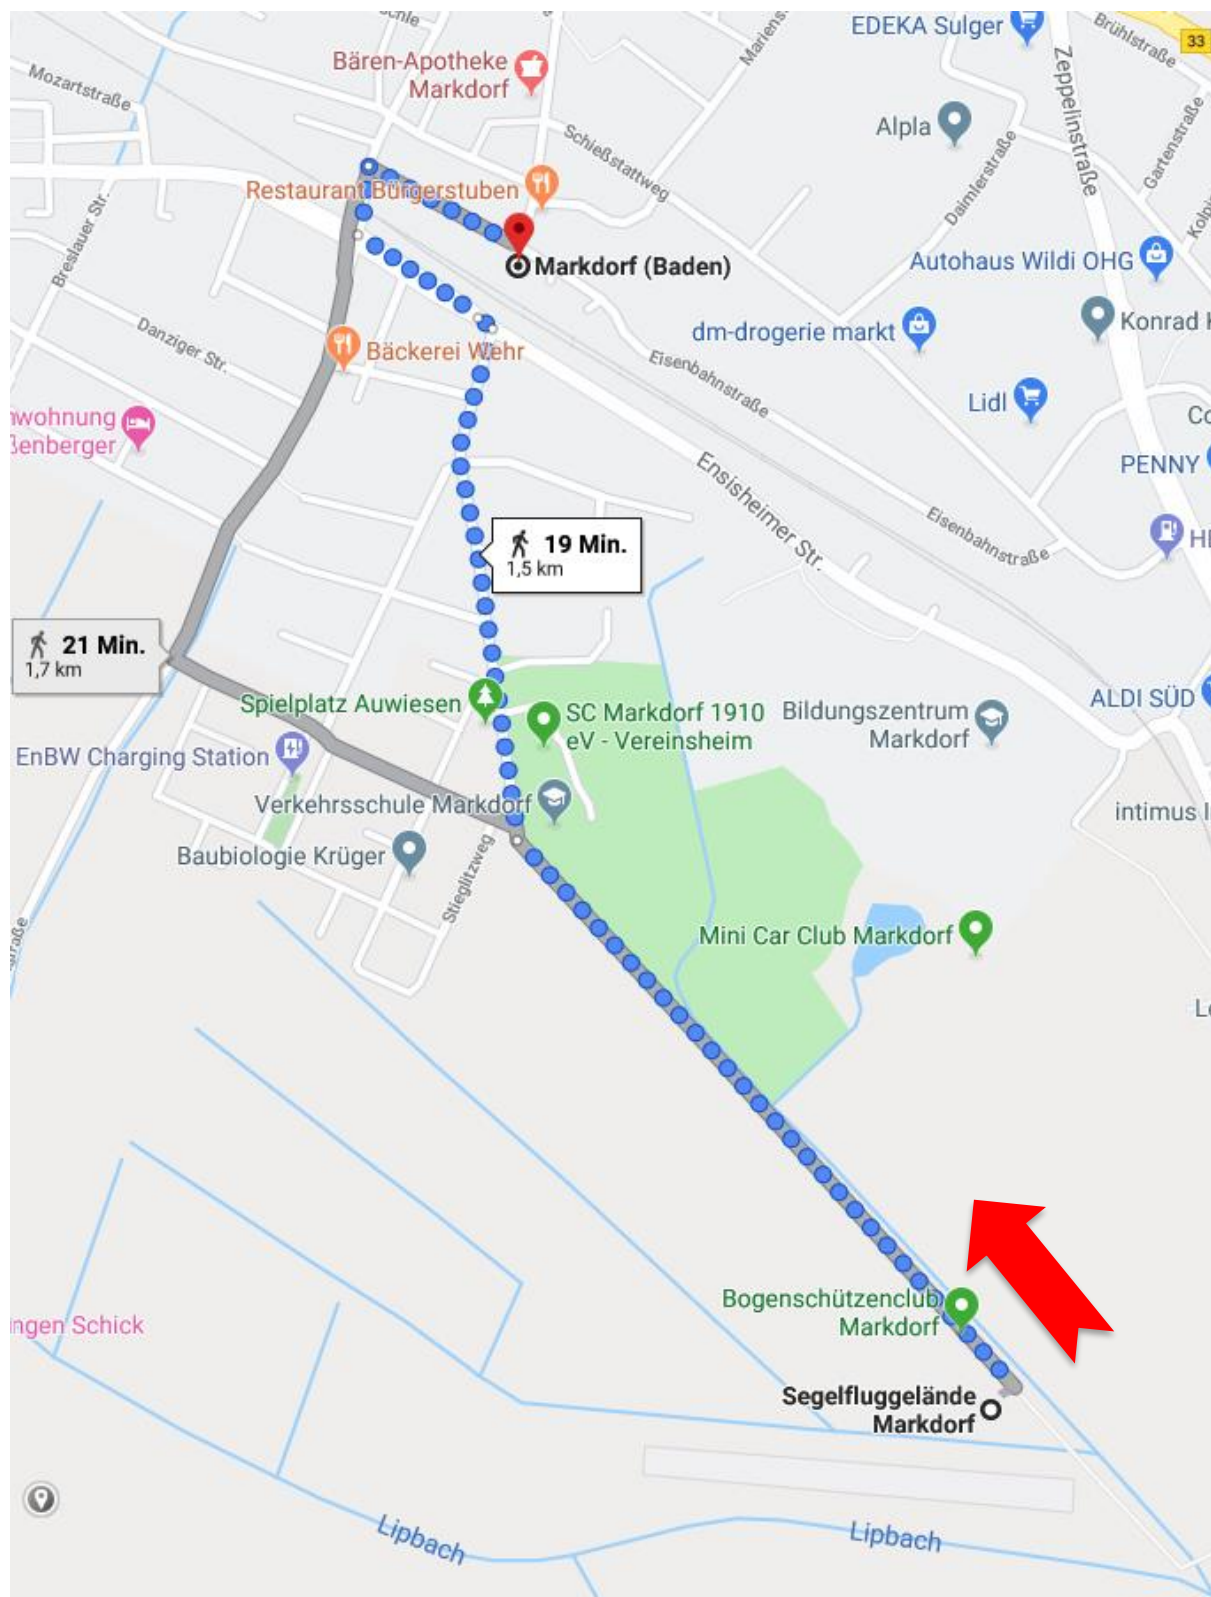

Weg zum Bahnhof Markdorf / How to walk to Markdorf train station

Züge nach Friedrichshafen Stadtbahnhof verkehren ca. alle 30 Minuten.
Trains to Friedrichshafen Main Station depart approx. every 30 minutes.